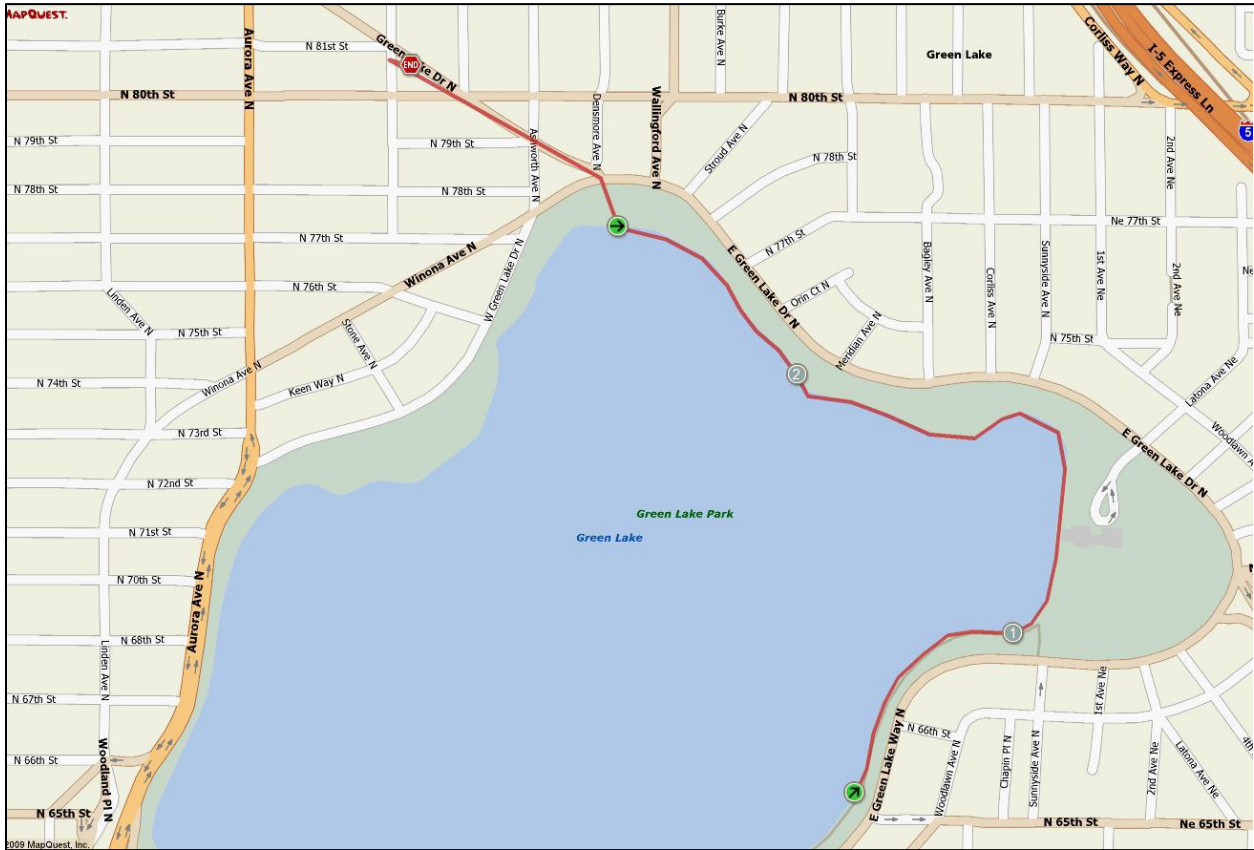

2.5A Mile Route

2.5A Mile Route

Step	Stage	Total	Direction	Description
1	0.0	0.0	Start	Bethany Community Church @ Green Lake Drive N
2	0.2	0.2	Southeast	Green Lake Drive N
3	0.0	0.2	Cross	Cross at Crosswalk to INNER PATH at Greenlake
4	1.05	1.25	Left/East/ Clockwise	Follow trail CLOCKWISE on Inner Path, for 1.05 miles (to approximately N 65 th St on East Side of Lake)
5	1.25	2.5	Turnaround	Turn around and follow same route back to Bethany Community Church