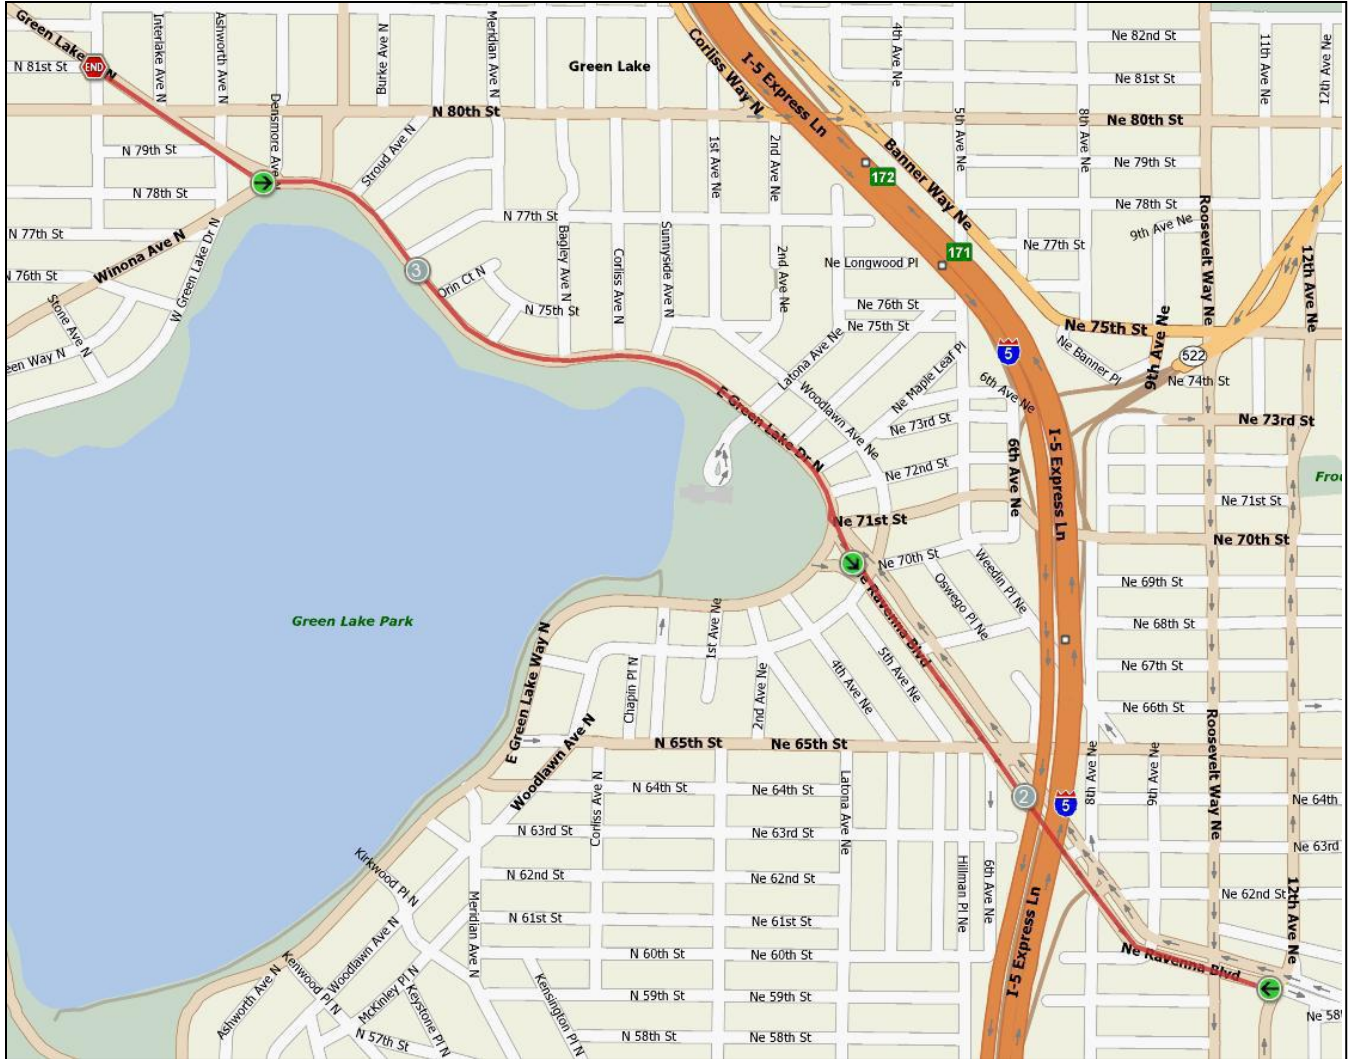

# 3.5A Mile Route

# 3.5A Mile Route

Step	Stage	Total	Direction	Description
1	0.0	0.0	Start	Bethany Community Church @ Green Lake Drive N
2	0.2	0.2	Southeast	Green Lake Dr N
3	---	0.2	Cross	Cross at Crosswalk to OUTER PATH at Greenlake
4	0.8	1.0	Left/Clockwise	E Green Lake Dr N (CLOCKWISE on OUTER Path) to NE Ravenna Blvd (corner with Starbucks)
5	0.75	1.75	Left/Southeast	NE Ravenna Blvd
6	1.75	3.5	Turnaround	12 <sup>th</sup> Ave NE (Turn around and follow same route back to Bethany Community Church)
7	---	3.5	Finish	Bethany Community Church