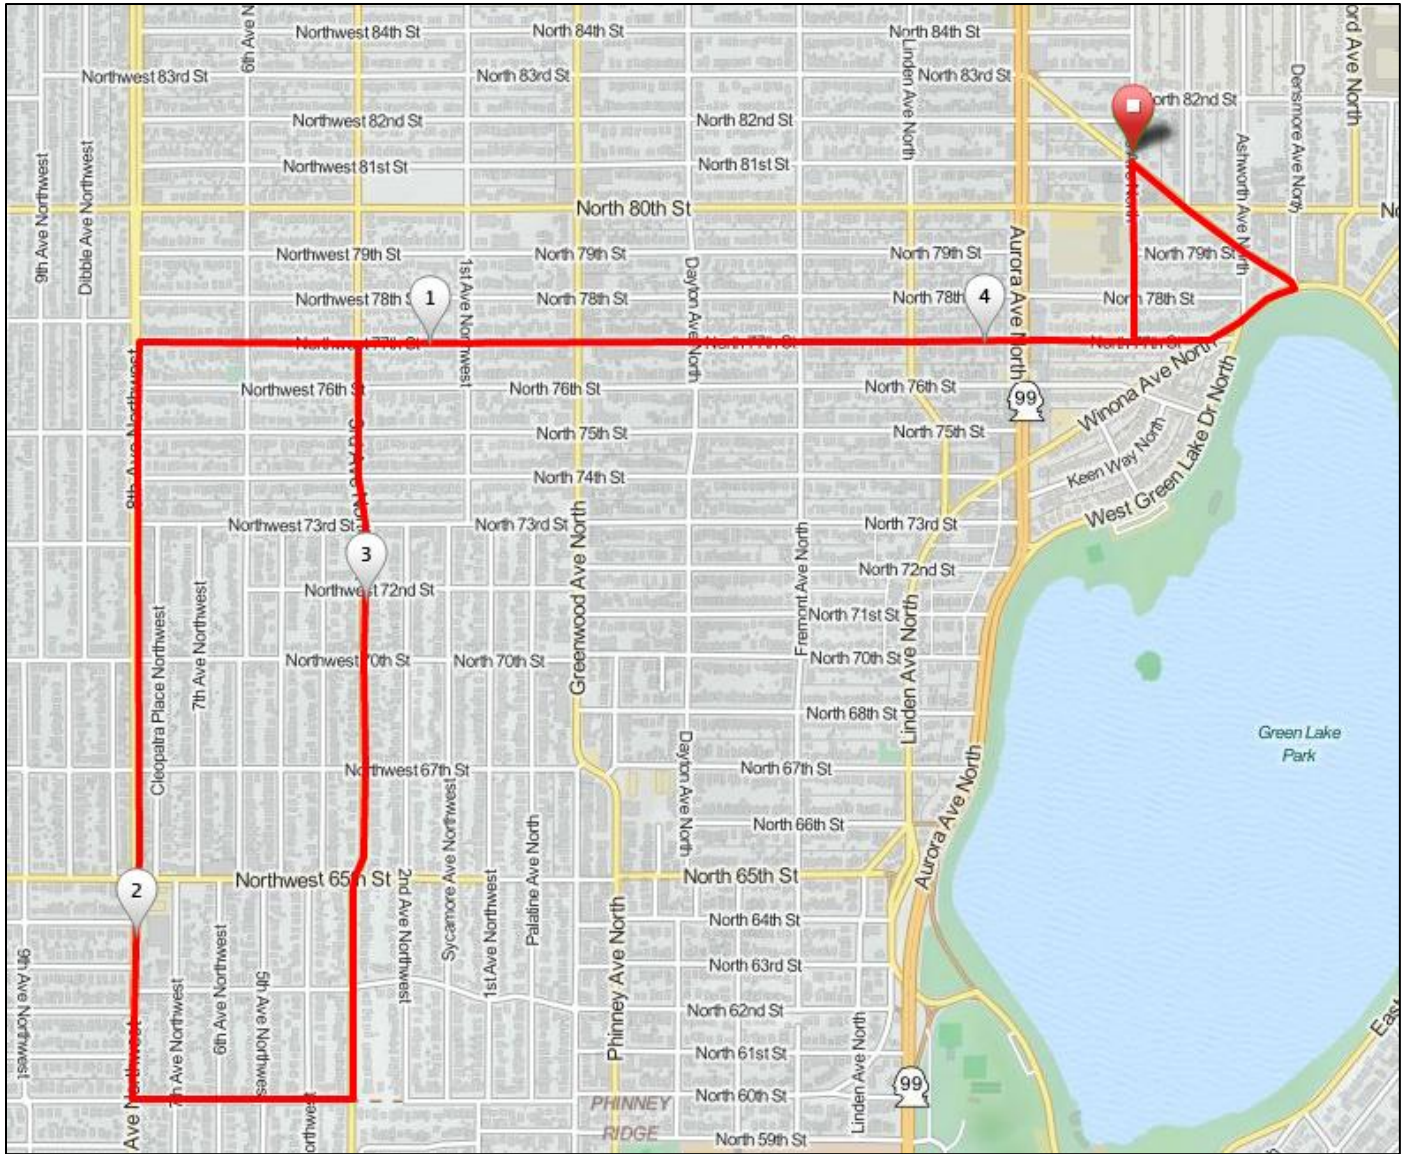

4.5A Mile Route

4.5A Mile Route

Step	Stage	Total	Direction	Description
1	0.0	0.0	Start	Bethany Community Church @ 80 th
2	0.2	0.2	South	Stone Ave N
3	1.2	1.4	Right/West	N 77 th St
4	0.7	2.1	Left/South	8 th Ave NW
5	0.3	2.4	Left/East	NW 60 th St
6	0.8	3.2	Left/North	3 rd Ave NW
7	1.0	4.2	Right/East	N 77 th St
8	0.1	4.3	Left/Northeast	Winona Ave N
10	0.2	4.5	Left/Northwest	Green Lake Drive N
11	---	4.5	Finish	Bethany Community Church