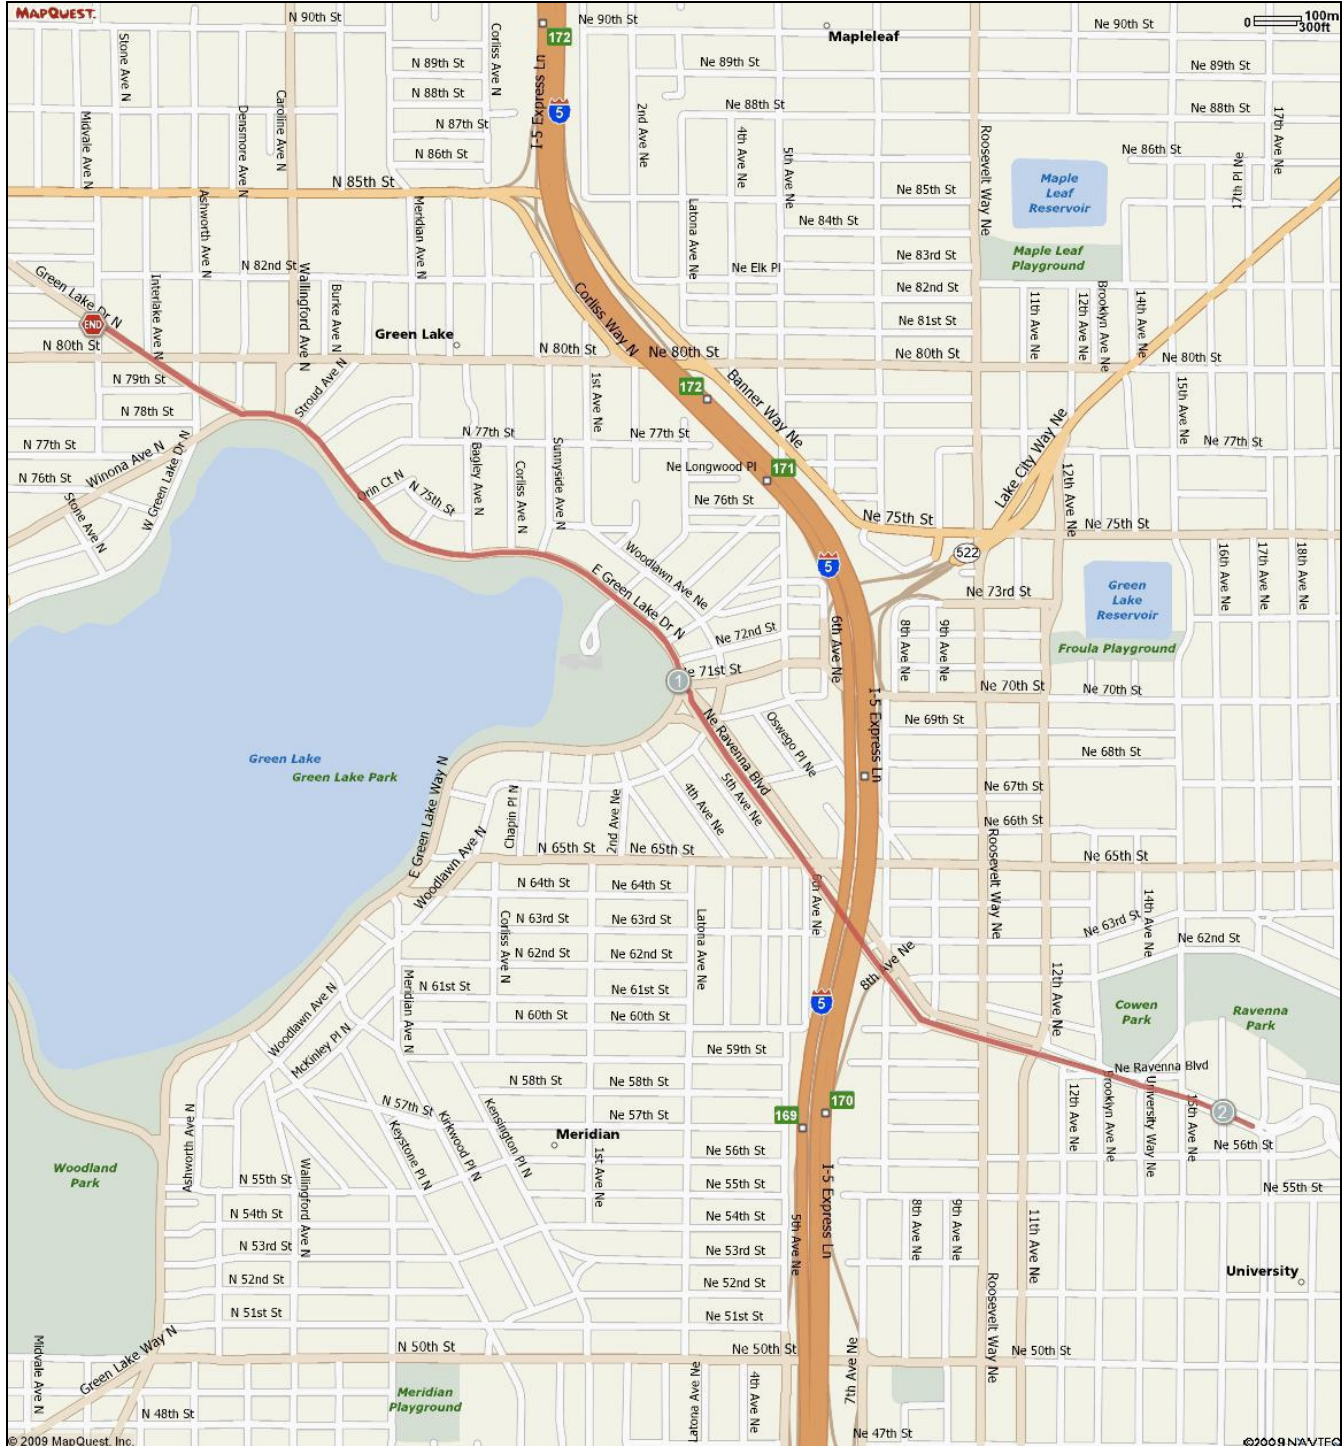

4A Mile Route

4A Mile Route

Step	Stage	Total	Direction	Description
1	0.0	0.0	Start	Bethany Community Church @ Green Lake Dr N
2	0.2	0.2	Southeast	Green Lake Dr N
3	---	0.2	Cross	E Green Lake Dr N
4	0.8	1.0	Left/Clockwise	E Green Lake Dr N (outer path of Green Lake)
5	1.05	2.05	Left/Southeast	NE Ravenna Blvd
6	1.05	4.1	Turnaround	17 th Ave NE (Turn around and follow same route back to Bethany Community Church)
7	---	4.1	Finish	Bethany Community Church