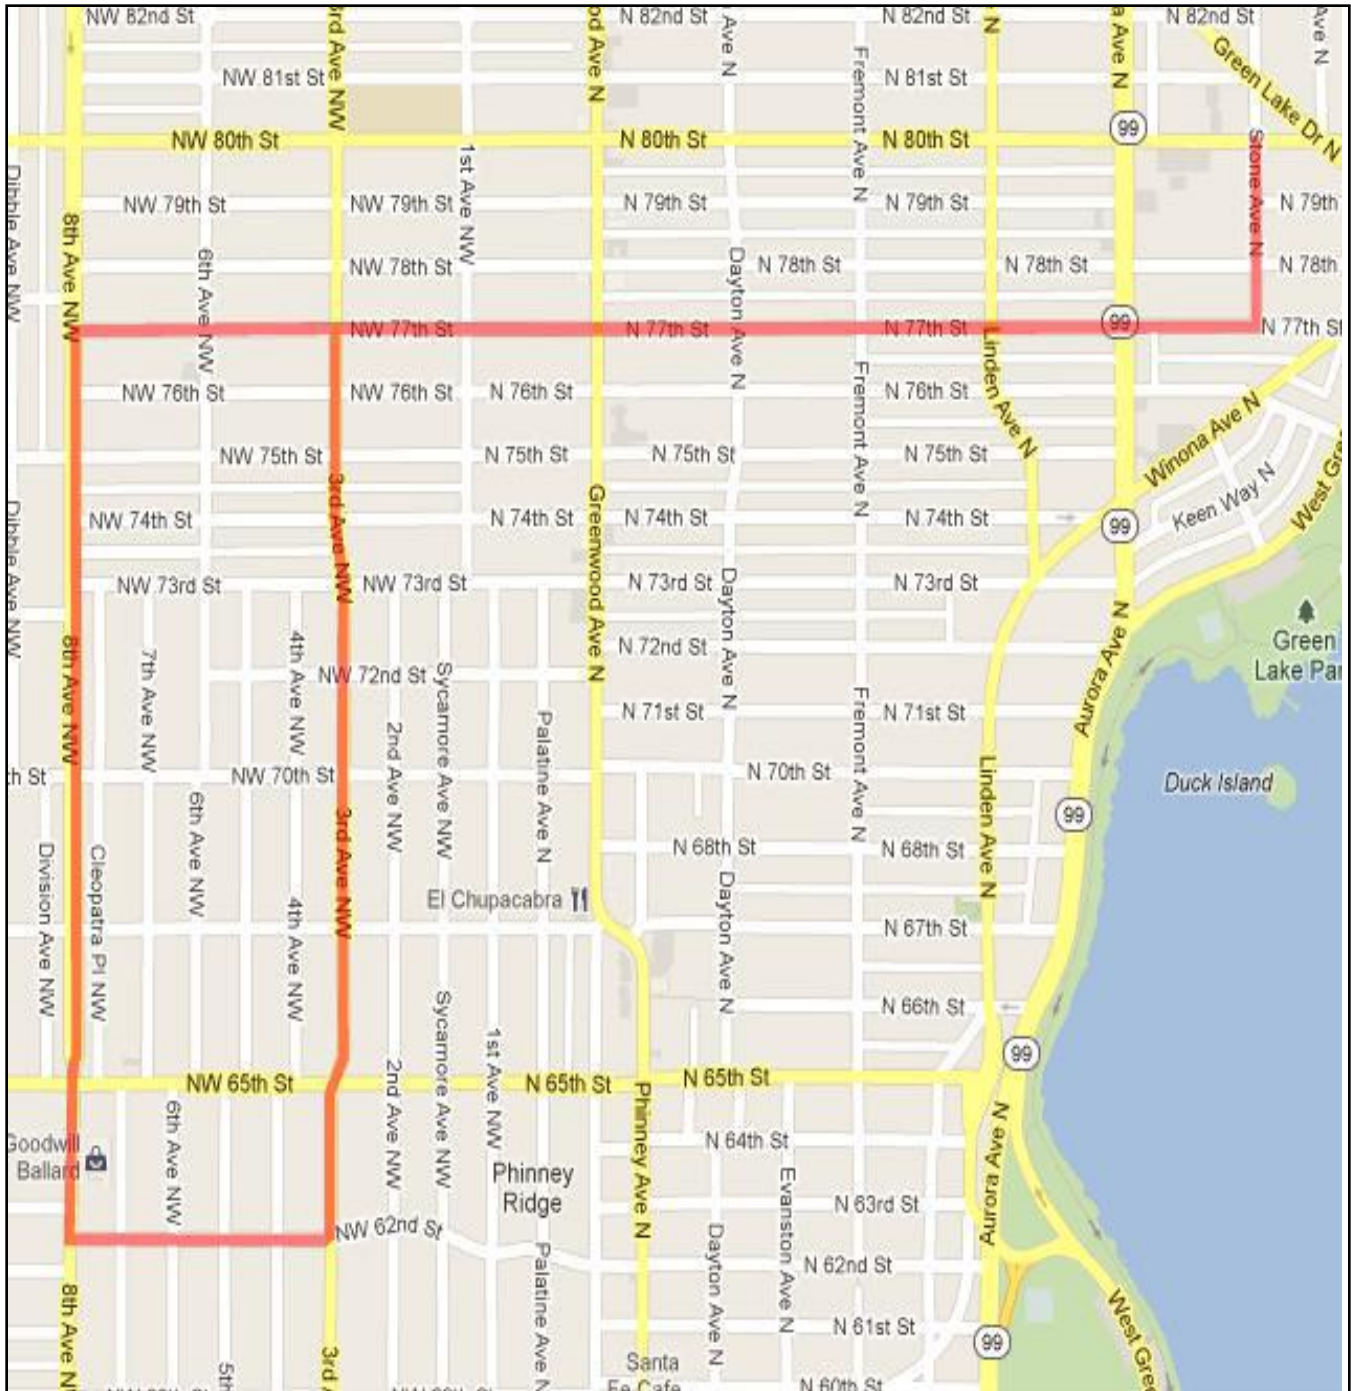

4B Mile Route

4B Mile Route

Step	Stage	Total	Direction	Description
1	0.0	0.0	Start	Bethany Community Church @ 80 th
2	0.2	0.2	South	Stone Ave N
3	1.2	1.4	Right/West	N 77 th St
4	0.6	2.0	Left/South	8 th Ave NW
5	0.2	2.2	Left/East	NW 62 nd St
6	0.7	2.9	Left/North	3 rd Ave NW
7	0.9	3.8	Right/East	N 77 th St
8	0.2	4.0	Left/North	Stone Ave N
9	---	4.0	Finish	Bethany Community Church