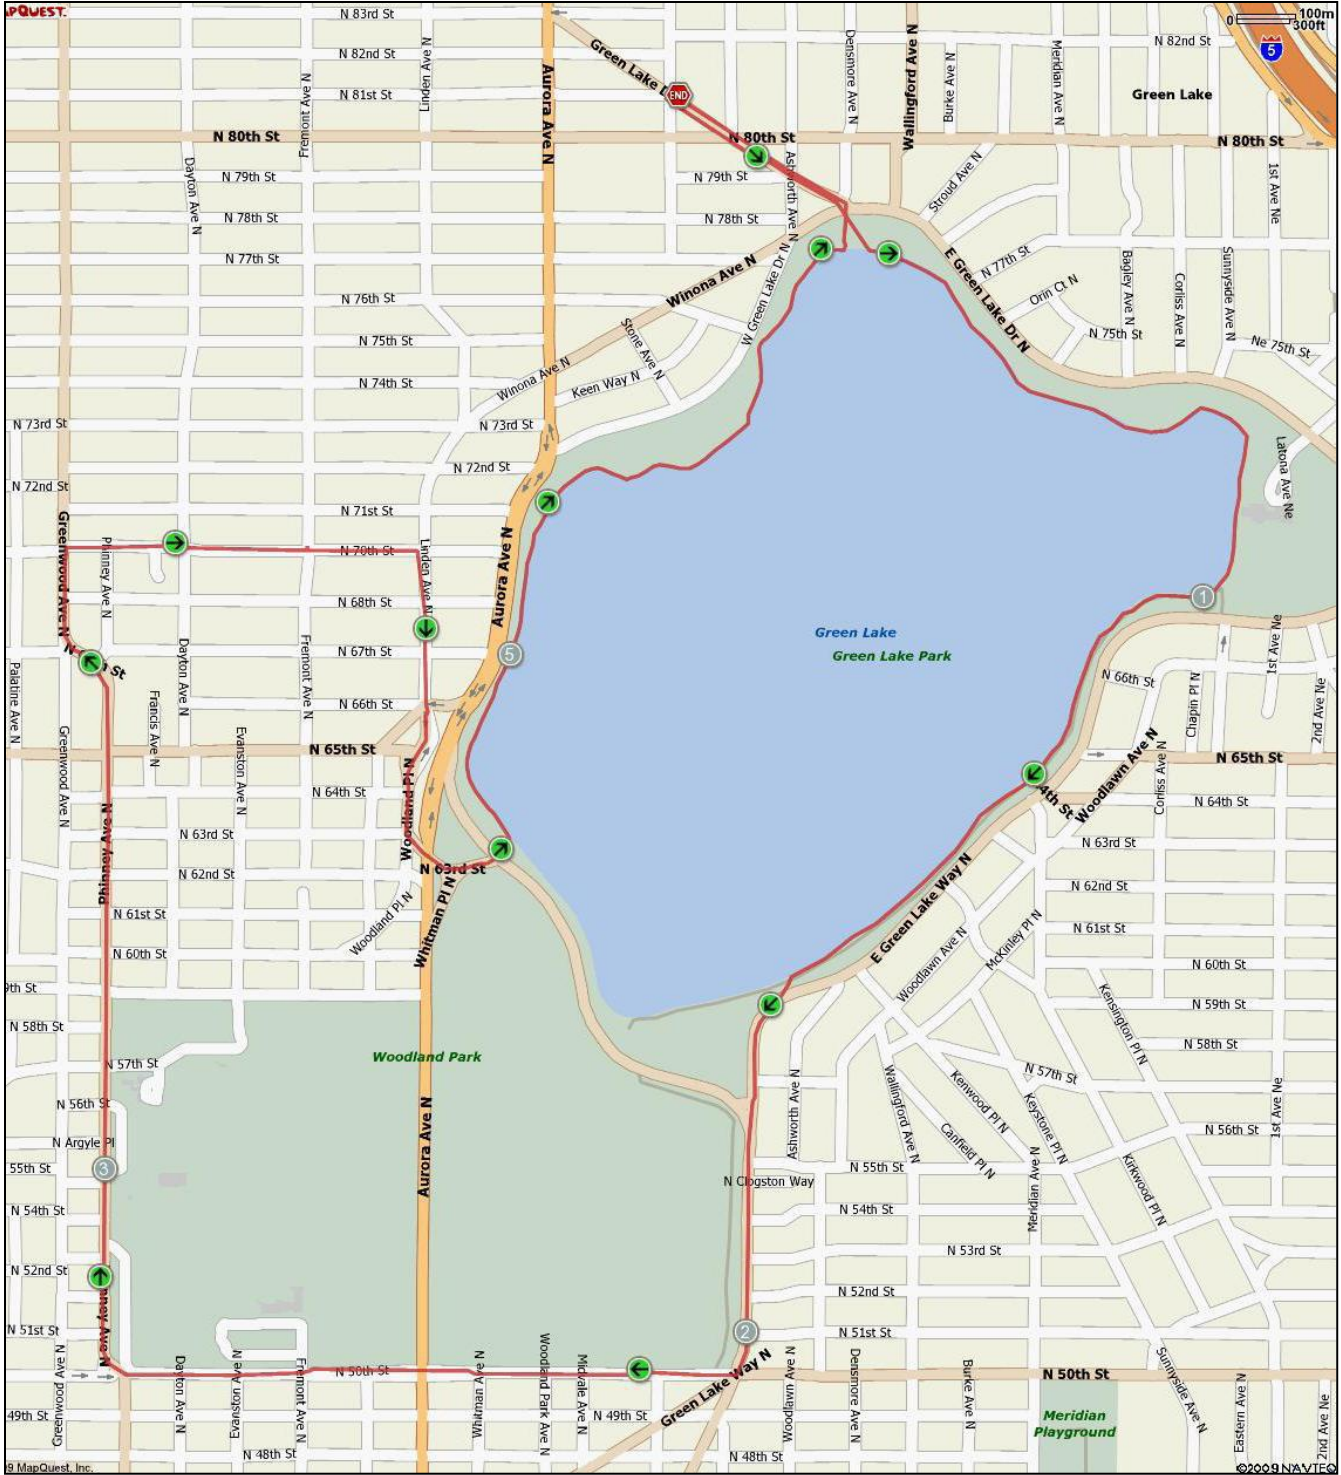

6A Mile Route

6A Mile Route

Step	Stage	Total	Direction	Description
1	0.0	0.0	Start	Bethany Community Church @ Green Lake Dr N
2	0.1	0.1	South	Green Lake Dr N
3	0.0	0.1	Cross	E Green Lake Dr N
4	1.5	1.6	Left/Clockwise	Green Lake (Inner Track)
5	---	1.6	Cross Just Before	Golf course (south end of lake) from Inner to Outer Track
6	0.4	2.0	Continue	South to N 50 th St
7	0.9	2.9	Right/West	N 50 th St
8	1.2	4.1	Right/North	Phinney Ave N (Phinney becomes Greenwood Ave N)
9	0.2	4.3	Right/East	N 70 th St
10	0.2	4.5	Right/South	Linden Ave N
11	0.1	4.6	Becomes	Woodland Pl N
12	---	4.6	Go Under	Aurora Ave N
13	0.1	4.7	Left/East	N 63 rd St
14	1.2	5.9	Left/Counterclockwise	Green Lake (Inner Track)
15	---	5.9	Cross	E Green Lake Dr N
16	0.1	6.0	Left/Northwest	Green Lake Dr N
17	---	6.0	Finish	Bethany Community Church