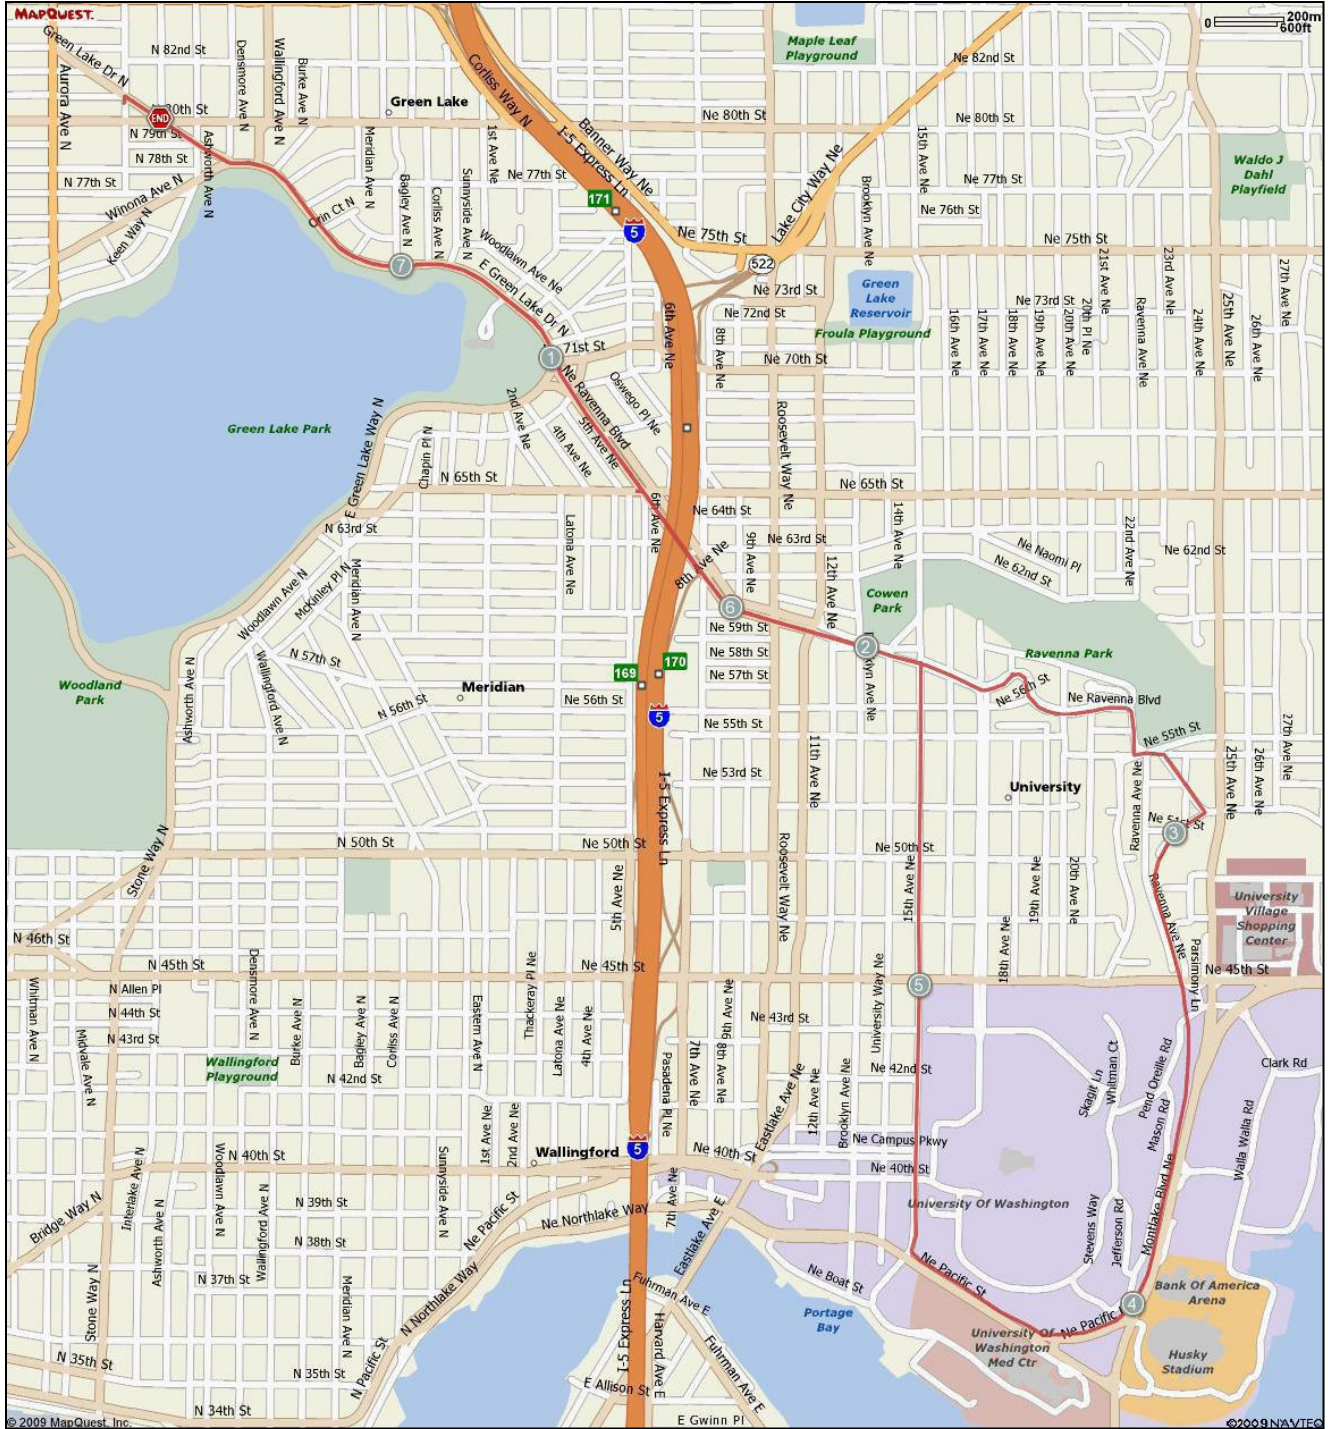

7A Mile Route

7A Mile Route

Step	Stage	Total	Direction	Description
1			Start	Bethany Community Church @ Green Lake Drive N
2			Southeast	Green Lake Drive N
3			Cross	W Green Lake Dr N
4			Left/Clockwise	Run Clockwise on Outer Path
5			Left/Southeast	NE Ravenna Blvd
6			Right/South	Ravenna Ave NE
7			Left/East	NE 54 th St
8			Right/Southeast	Ravenna Pl NE
9			Right/West/Southwest	NE Blakely St
10			South, curve	West Burke Gilman Trail (through UW campus)
11			Right/North	15 th Ave NE
12			Left/Northwest	NE Ravenna Blvd
13			Right/Northwest	E Green Lake Dr N (Run Counter-Clockwise on Outer Path)
14			Right/Northwest	Green Lake Drive N
15			Finish	Bethany Community Church