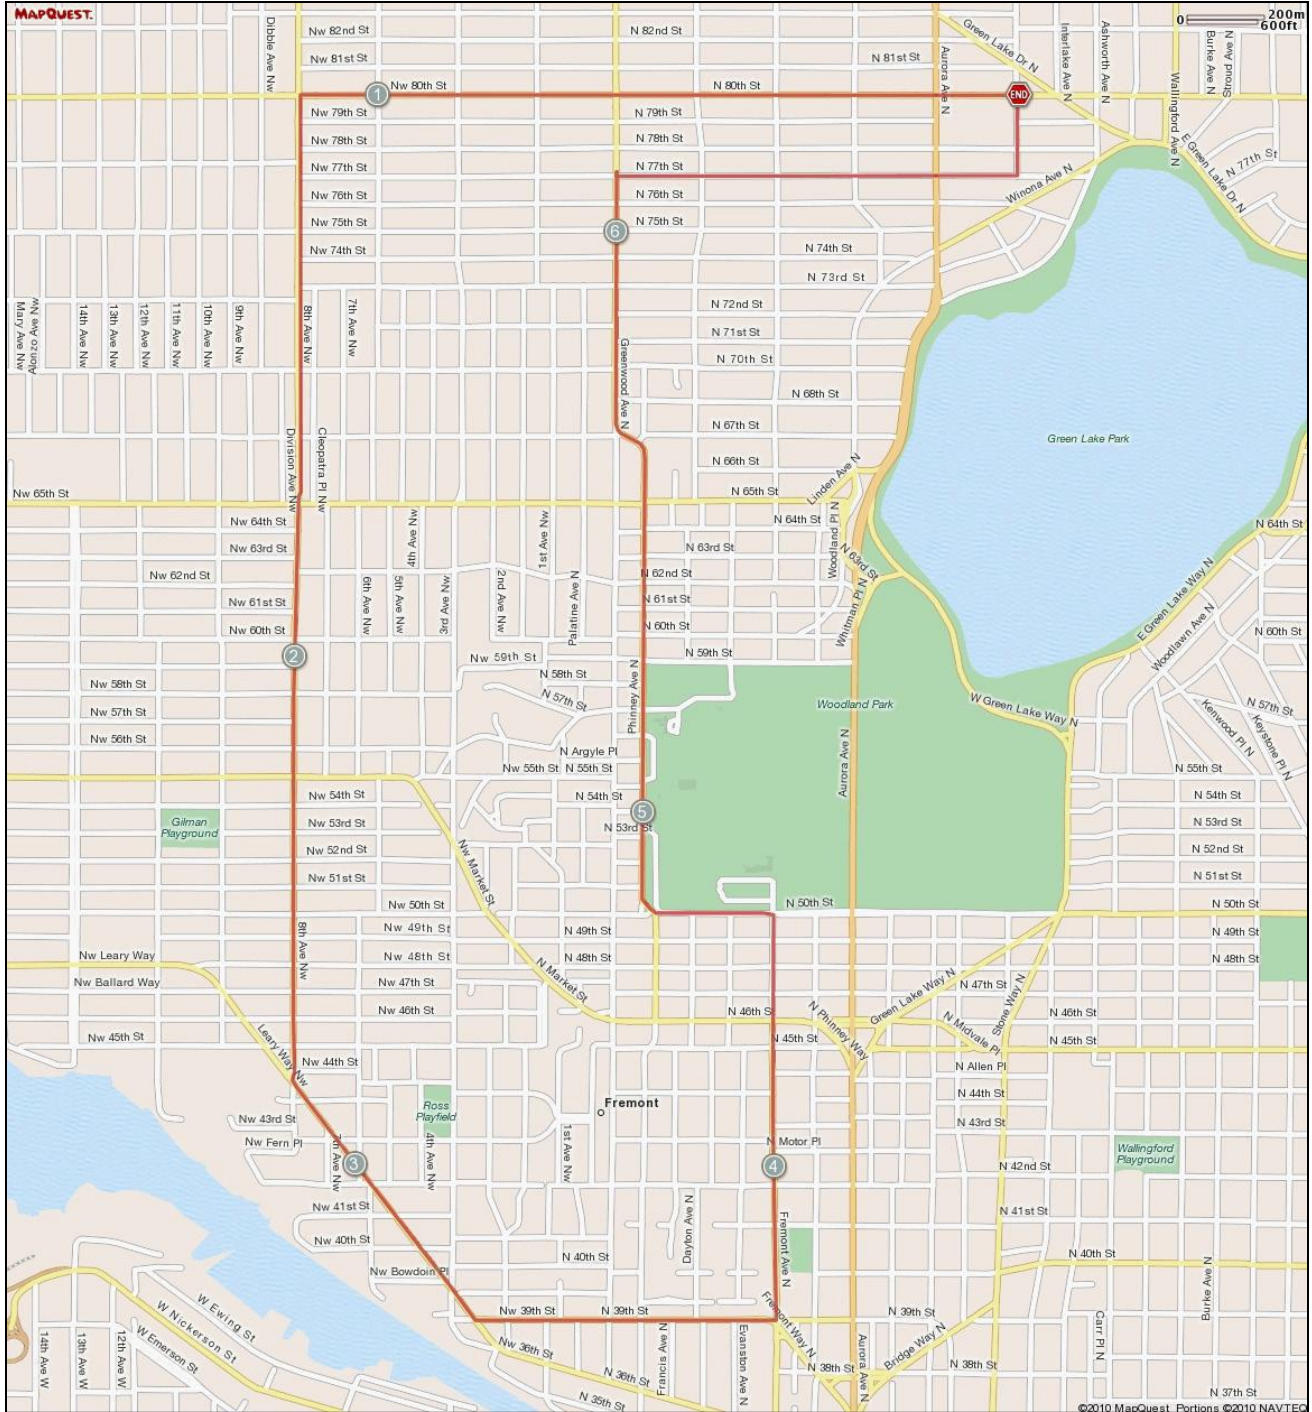

7B Mile Route

7B Mile Route

Step	Stage	Total	Direction	Description
1	0.0	0.0	Start	Bethany Community Church @ N 80 th St
2	1.1	1.1	Right/West	N 80 th St
3	1.8	2.9	Left/South	8 th Ave NW
4	0.6	3.5	Left/Southeast	Leary Way NW
5	0.4	3.9	Left/East	NW 39 th St
6	0.8	4.7	Left/North	Fremont Ave N
7	0.2	4.9	Left/West	N 50 th St
8	1.4	6.3	Right/North	Phinney Ave N (Phinney becomes Greenwood Ave N just past 67 th St)
9	0.5	6.8	Right/East	N 77 th St
10	0.2	7.0	Left/North	Stone Ave N
11	---	7.0	Finish	Bethany Community Church