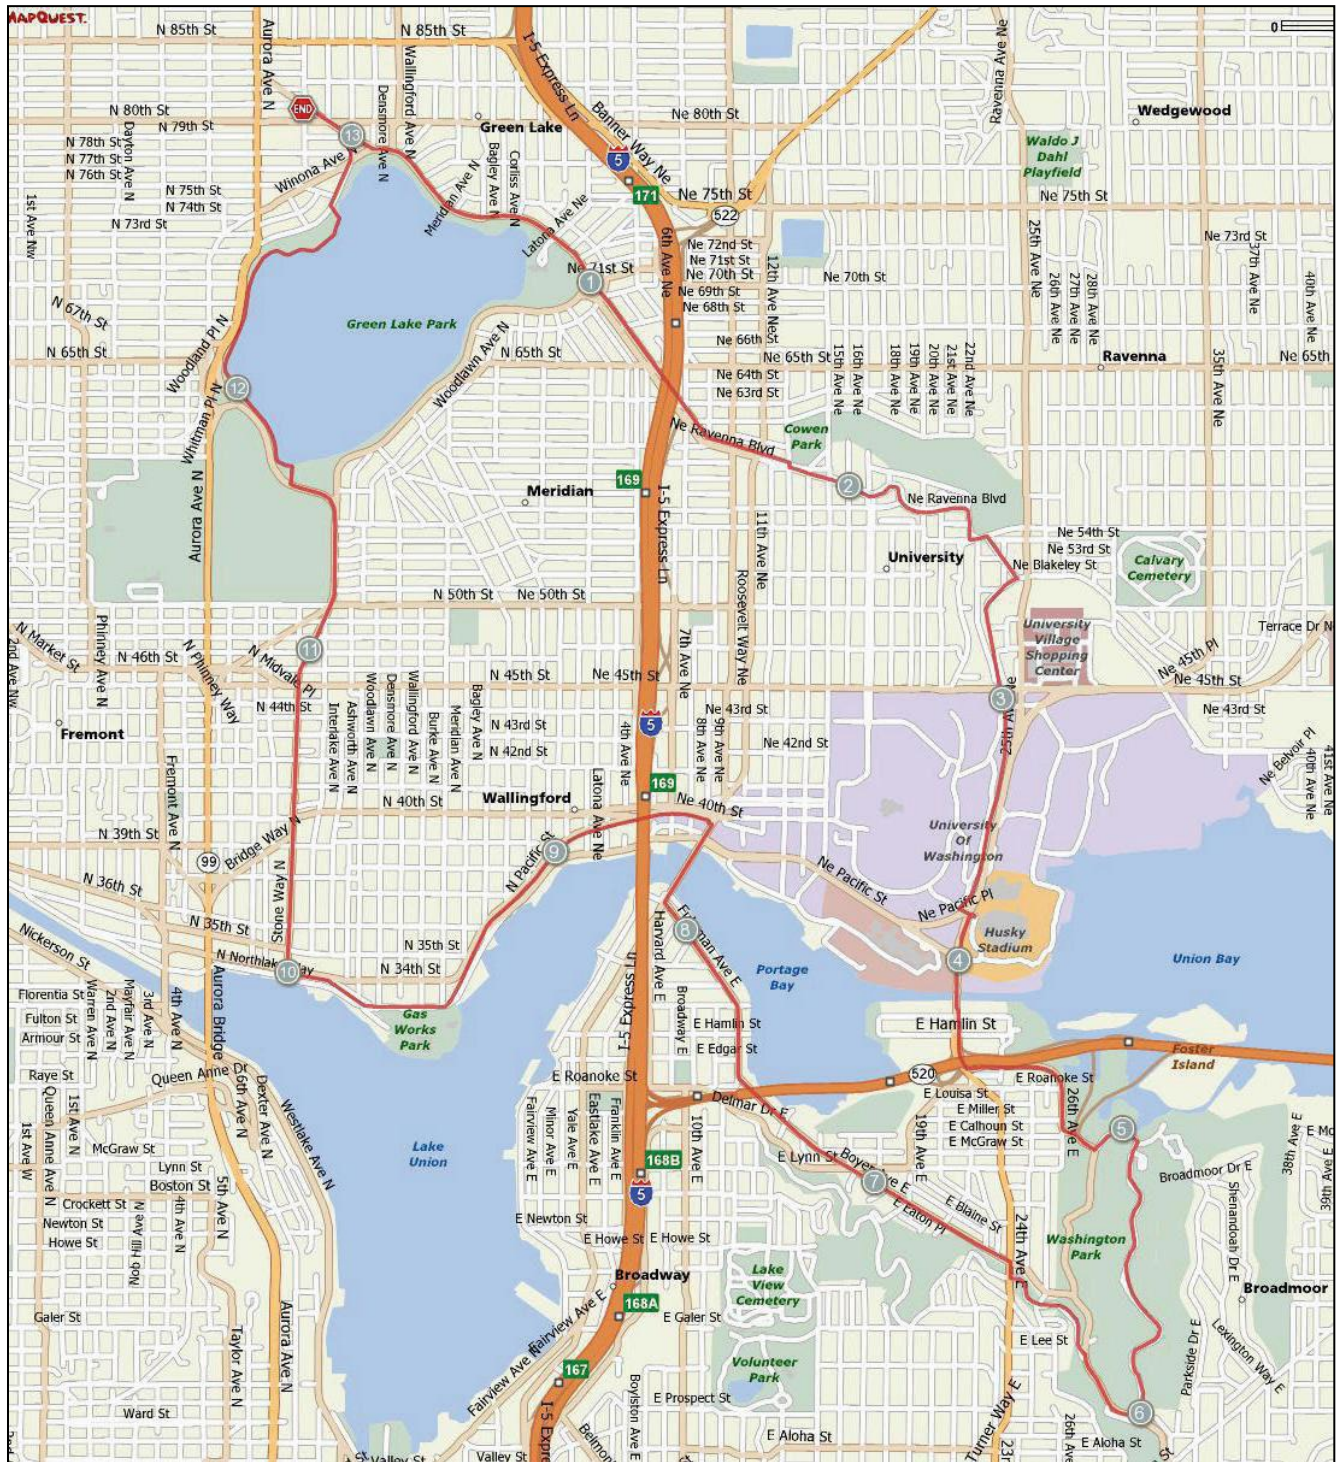

13B Mile Route

13B Mile Route

Step	Stage	Total	Direction	Description
1	0.0	0.0	Start	Bethany Community Church @ Green Lake Drive N
2	0.2	0.2	Southeast	Green Lake Drive N
3	0.8	1.0	Left/Southeast	E Green Lake Drive North (Outer Path)
4	1.2	2.2	Left/Southeast	NE Ravenna Blvd (just past Starbucks)
5	0.05	2.25	Right/South	Ravenna Ave NE
6	0.05	2.3	Left/East	NE 55 th St
7	0.1	2.4	Right/South	Ravenna Pl NE
8	0.2	2.6	Right/South	NE Blakely St/ Burke Gilman Trail
9	1.1	3.7	Left/East	Pedestrian Bridge in front of Alaska Airlines Arena (UW Hec Ed) Cross bridge and go down stairs to sidewalk on EAST side of Montlake Blvd NE
10	---	3.7	Cross	Montlake Blvd NE
11	0.4	4.1	South	Montlake Blvd NE (Cross Montlake Bridge and 520 Overpass and go to first stop light)
12	0.3	4.4	Left/East	E Lake Washington Blvd E (street curves to right/south and becomes Lake Washington Blvd E)
13	0.3	4.7	Right/South and curves to east	Lake Washington Blvd E (leading into Arboretum)
14	0.1	4.8	Left/Northeast	KEY TURN! E Foster Island Rd (Taking you to Arboretum Visitor's Center)
15	1.0	5.8	Right/South	KEY TURN! Arboretum Dr E (pass the visitor's center on left and run through arboretum)
16	0.3	6.1	Right/Northwest	Lake Washington Blvd E
17	0.3	6.4	Left/Northwest	KEY TURN! Veer onto Interlaken Blvd (heading up hill)
18	0.1	6.5	Right/North	24 th Avenue East
19	1.1	7.6	Left/NW and curves Right/North	Boyer Avenue East
20	0.4	8.0	Slight Right/NW	Fuhrman Avenue East
21	0.3	8.3	Right/Northeast	Eastlake Avenue East (take road to north end of University Bridge and then take stairs down to BGT)
22	1.7	10.0	West	Burke Gilman Trail
23	1.3	11.3	Right/North	Stone Way N
24	0.3	11.6	Straight/North	Green Lake Way North (pass ball fields on left)