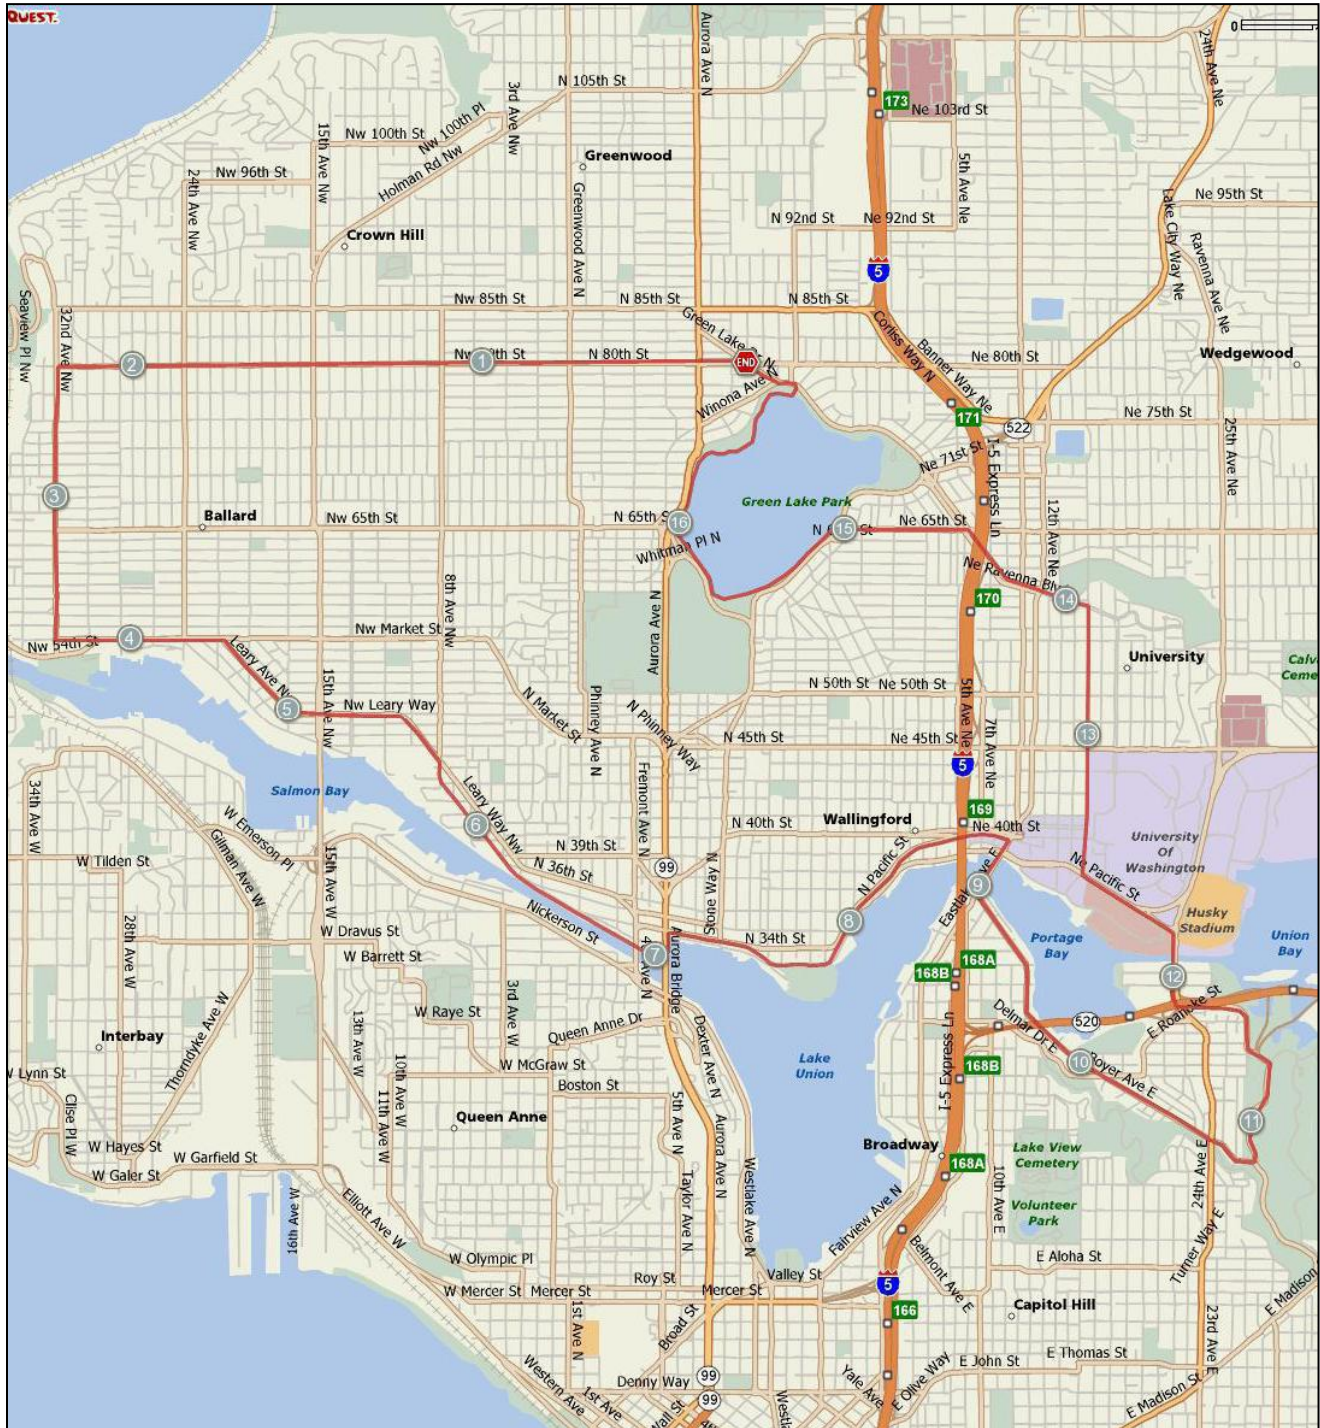

17A Mile Route

17A Mile Route

| Step | Stage | Total | Direction | Description |
|------|-------|-------|-----------------|--|
| 1 | 0.0 | 0.0 | Start | Bethany Community Church @ N 80 th St |
| 2 | | | West | N 80 th St |
| 3 | | | Left/South | 32 nd Ave NW |
| 4 | | | Left/East | NW Market St |
| 5 | | | Right/Southeast | Leary Ave NW |
| 6 | | | Left/East/SE | NW Leary Way |
| 7 | | | Right/South | 8 th Ave NW |
| 8 | | | Join | Burke Gilman Trail |
| 9 | | | Left/Up Stairs | Take the Stairs up to the University Bridge |
| 10 | | | Right/South | Cross University Bridge |
| 11 | | | Left/Southeast | Fuhrman Ave E |
| 12 | | | Straight | Fuhrman becomes Boyer Ave E |
| 13 | | | Left/North | Lake Washington Blvd E (run on left side, which will take you past a playground on a path and then pick up sidewalk again) |
| 14 | | | Right/North | Montlake Blvd NE (go over 520) |
| 15 | | | Left/Northwest | NE Pacific Place |
| 16 | | | Right/North | 15 th Ave NE |
| 17 | | | Left/Northwest | NE Ravenna Blvd |
| 18 | | | Left/West | N 65 th St |
| 19 | | | Cross | E Green Lake Way N |
| 20 | | | Left/Clockwise | Green Lake Inner Trail (going "long" way around toward boathouse) |
| 21 | | | Cross | E Green Lake Dr N |
| 22 | | | Left/Northwest | Green Lake Dr N |
| 23 | | | Finish | Bethany Community Church |